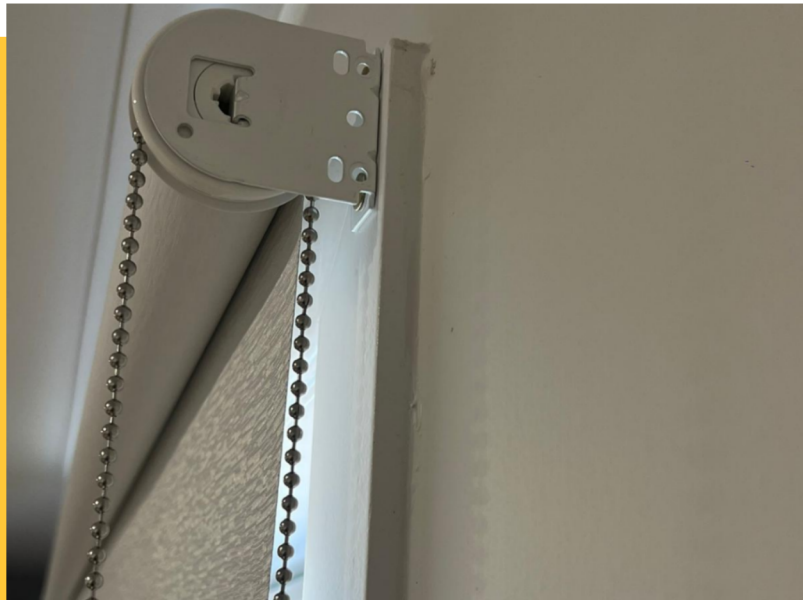

- Gently diffuses natural daylight
- Enhances daytime privacy
- Conceals unsightly views

Step 2 Select The Fabric

- Modern Finish: Opt for a sleek stitched pocket or bottom rail for a contemporary look.
- Timeless Touch: Choose a scallop finish with braid or fringe for classic elegance.
- Pattern Play: Add a bonded insert in drapery fabric for a pop of style.
- Durability: Our premium aluminum base rails ensure strength and control on breezy days, with oval, d-shape, or fabric wrap options for a seamless, stylish finish.

Elevate Your Blinds To Match Your Design Perfectly.

BANDING + TRIMS

- Add stylish accents with decorative banding and trims.
- Choose fabrics to match or contrast your decor.
- Play with different materials for texture.
- For tall or unique windows:
- Enjoy versatile solutions for perfect length.
- Conceal wall features or blinds with heavier fabric bands.

Transform your windows with us.

Step **3** Select

CHAIN OPERATED

- Child and Pet Safe Design
- Cutting-Edge Patented Innovation
- Smooth, Quiet Operation
- Increased Load Capacity
- Slim Design for Minimal Light Gaps
- Durable Stainless-Steel Chains at No Extra Cost
- Custom Chain Lengths for Your Preference
- Pre-Looped Chains for a Seamless Look